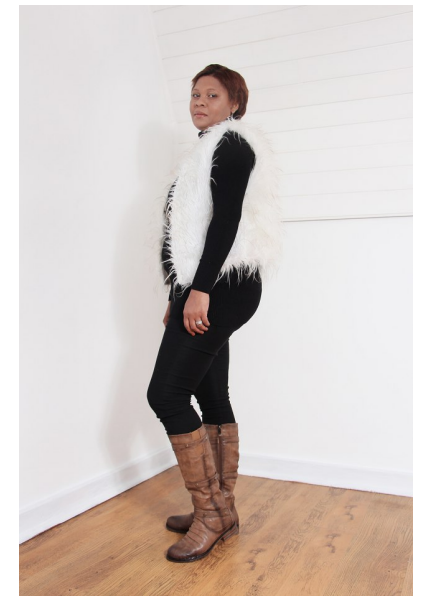

HENNA M

Height 160cm/5'3" Bust 92cm/36" C Waist 94cm/37" Hips 108cm/42.5" Dress 40  
EU/10 US/12 UK Shoe 38 EU/7 US/5 UK Hair Brown Eyes Brown

21 La Provence Road, Welgelegen, Cape Town, South Africa, 7500  
Landline: 0215591028 | Email: [info@martezmodelmanagement.co.za](mailto:info@martezmodelmanagement.co.za)