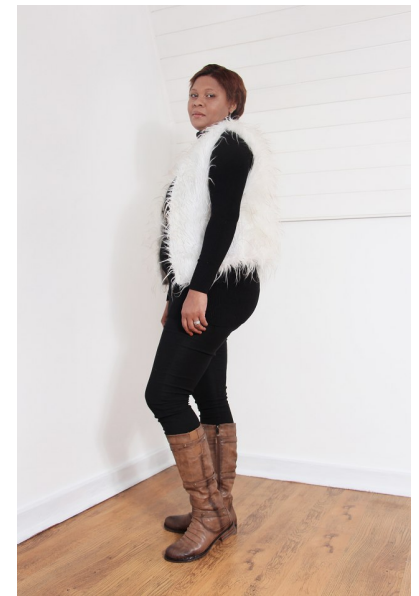

HENNA M

Height 160cm/5'3" Bust 92cm/36" C Waist 94cm/37" Hips 108cm/42.5" Dress 40  
EU/10 US/12 UK Shoe 38 EU/7 US/5 UK Hair Brown Eyes Brown

21 La Provence Road, Welgelegen, Cape Town, South Africa, 7500  
Landline: 0215591028 | Email: [info@martezmodelmanagement.co.za](mailto:info@martezmodelmanagement.co.za)